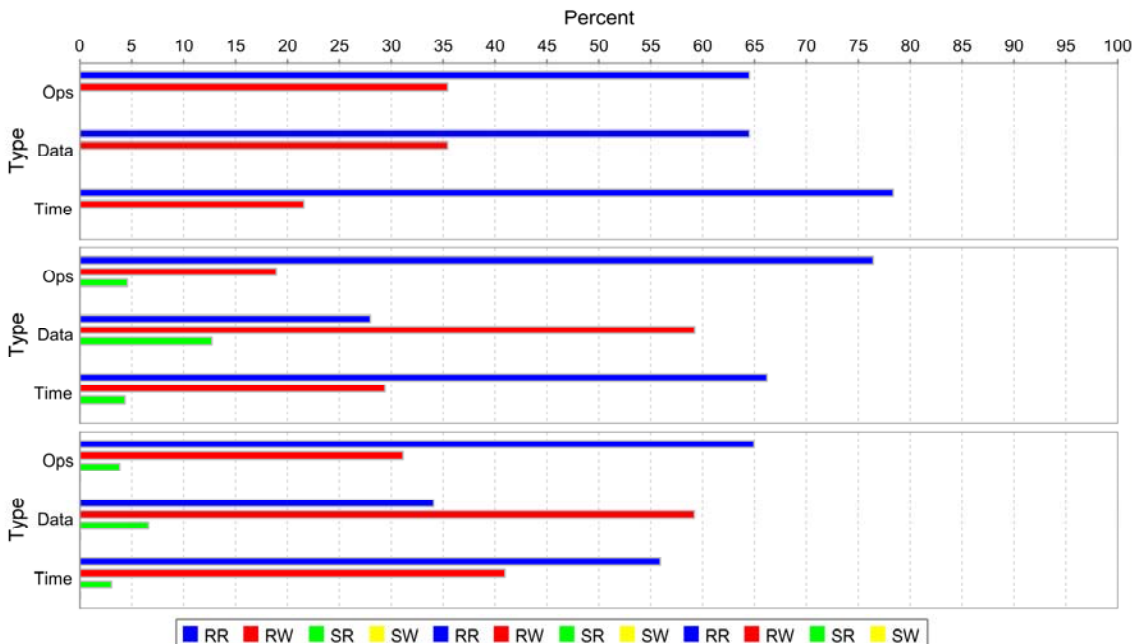

ORtera Summary Report for 2005-09-15 02:15 Default partition for /d3 (AFTER)

Monitored on 9/15/05 3:15 AM

Data for category 1 (/d3 for '2005-09-15 02:15 Default partition for /d3 (AFTER)') is shown in this order:
/d3 for '2005-09-15 02:15 Default partition for /d3 (AFTER)'

Logical Devices used by /d3 for '2005-09-15 02:15 Default partition for /d3 (AFTER)'

Physical Devices used by Logical Devices used by /d3 for '2005-09-15 02:15 Default partition for ...

I/O Size Distribution

I/O Type Composition

Name: /d3 for '2005-09-15 02:15 Default partition for /d3 (AFTER)'

Analysis summary:

Last Monitored:	9/15/05 3:15 AM			
Capability Busy:	20%			
Load Level:	1 (min),	1 (max),	1 (avg),	0 (stdd)
I/O Size (KB):	1,024 (min),	1,024 (max),	1,024 (avg),	0 (stdd)
I/O Per Second:	2 (min),	8 (max),	7.9 (avg),	0.3 (stdd)
Bandwidth (MB/sec):	7.94 (min),	7.94 (max),	7.94 (avg),	0.29 (stdd)
Response time (ms):	4.56 (min),	2,580.07 (max),	28.61 (avg),	29.03 (stdd)
I/O Ops:	65% (RR),	0% (SR),	35% (RW),	0% (SW)
I/O Data:	65% (RR),	0% (SR),	35% (RW),	0% (SW)
I/O Time:	78% (RR),	0% (SR),	22% (RW),	0% (SW)

Name: Logical Devices used by /d3 for '2005-09-15 02:15 Default partition for /d3 (AFTER)'

Analysis summary:

Last Monitored:	9/15/05 3:15 AM			
Capability Busy:	10%			
Load Level:	1 (min),	57 (max),	4.4 (avg),	5.3 (stdd)
I/O Size (KB):	0.5 (min),	1,024 (max),	239.448 (avg),	381.498 (stdd)
I/O Per Second:	1 (min),	236 (max),	20.4 (avg),	25.4 (stdd)
Bandwidth (MB/sec):	0.01 (min),	20.44 (max),	4.75 (avg),	13.5 (stdd)
Response time (ms):	0.65 (min),	616.57 (max),	20.29 (avg),	13.01 (stdd)
I/O Ops:	76% (RR),	5% (SR),	19% (RW),	0% (SW)
I/O Data:	28% (RR),	13% (SR),	59% (RW),	0% (SW)
I/O Time:	66% (RR),	4% (SR),	29% (RW),	0% (SW)