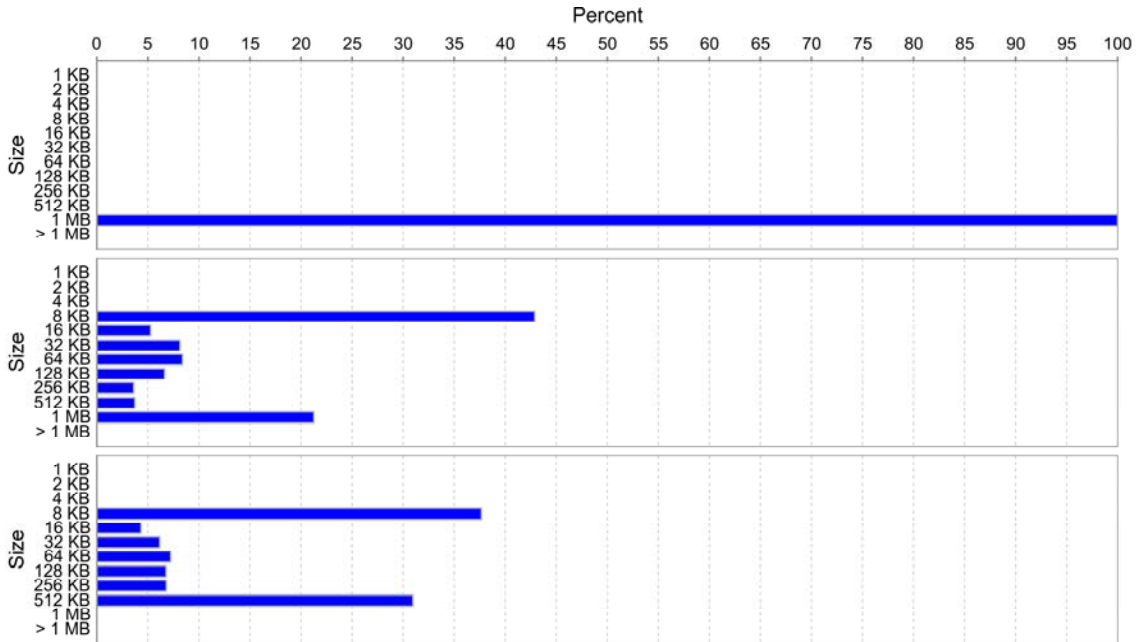

ORtera Summary Report for 2005-09-15 02:15 Default partition for /d3 (AFTER)

Monitored on 9/15/05 3:15 AM

Data for category 1 (/d3 for '2005-09-15 02:15 Default partition for /d3 (AFTER)') is shown in this order:
/d3 for '2005-09-15 02:15 Default partition for /d3 (AFTER)'

Logical Devices used by /d3 for '2005-09-15 02:15 Default partition for /d3 (AFTER)'

Physical Devices used by Logical Devices used by /d3 for '2005-09-15 02:15 Default partition for ...

I/O Size Distribution

I/O Type Composition

Name: /d3 for '2005-09-15 02:15 Default partition for /d3 (AFTER)'

Analysis summary:

Last Monitored:	9/15/05 3:15 AM			
Capability Busy:	20%			
Load Level:	1 (min),	1 (max),	1 (avg),	0 (stdd)
I/O Size (KB):	1,024 (min),	1,024 (max),	1,024 (avg),	0 (stdd)
I/O Per Second:	2 (min),	8 (max),	7.9 (avg),	0.3 (stdd)
Bandwidth (MB/sec):	7.94 (min),	7.94 (max),	7.94 (avg),	0.29 (stdd)
Response time (ms):	4.56 (min),	2,580.07 (max),	28.61 (avg),	29.03 (stdd)
I/O Ops:	65% (RR),	0% (SR),	35% (RW),	0% (SW)
I/O Data:	65% (RR),	0% (SR),	35% (RW),	0% (SW)
I/O Time:	78% (RR),	0% (SR),	22% (RW),	0% (SW)