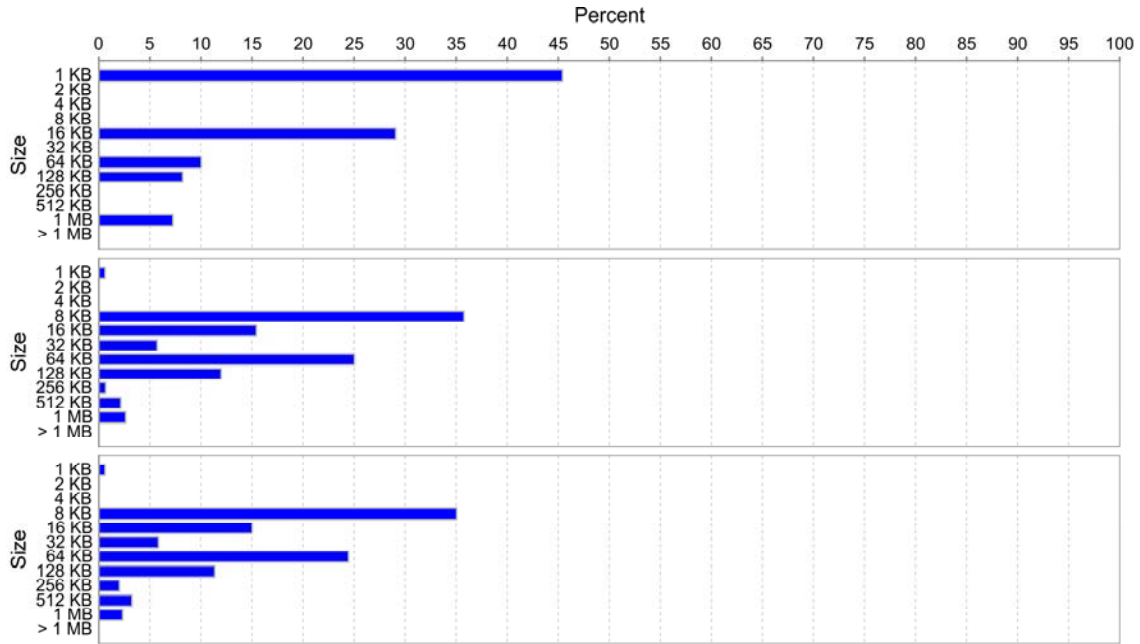

ORtera Summary Report for 2005-09-27 19:54 Default partition for /d3

Monitored on 9/27/05 8:25 PM

Data for category 1 (/d3 for '2005-09-27 19:54 Default partition for /d3') is shown in this order:
/d3 for '2005-09-27 19:54 Default partition for /d3'

Logical Devices used by /d3 for '2005-09-27 19:54 Default partition for /d3'

Physical Devices used by Logical Devices used by /d3 for '2005-09-27 19:54 Default partition for ...

I/O Size Distribution

I/O Type Composition

Name: /d3 for '2005-09-27 19:54 Default partition for /d3'

Analysis summary:

Last Monitored:	9/27/05 8:25 PM			
Capability Busy:	19%			
Load Level:	1 (min),	5 (max),	1.2 (avg),	0.5 (std)
I/O Size (KB):	1 (min),	1,024 (max),	96.362 (avg),	262.028 (std)
I/O Per Second:	1 (min),	110 (max),	108.9 (avg),	8.1 (std)
Bandwidth (MB/sec):	0.11 (min),	108.94 (max),	10.21 (avg),	28.53 (std)
Response time (ms):	0.34 (min),	528.78 (max),	2.58 (avg),	10.29 (std)
I/O Ops:	69% (RR),	0% (SR),	31% (RW),	0% (SW)
I/O Data:	57% (RR),	0% (SR),	43% (RW),	0% (SW)
I/O Time:	60% (RR),	0% (SR),	40% (RW),	0% (SW)