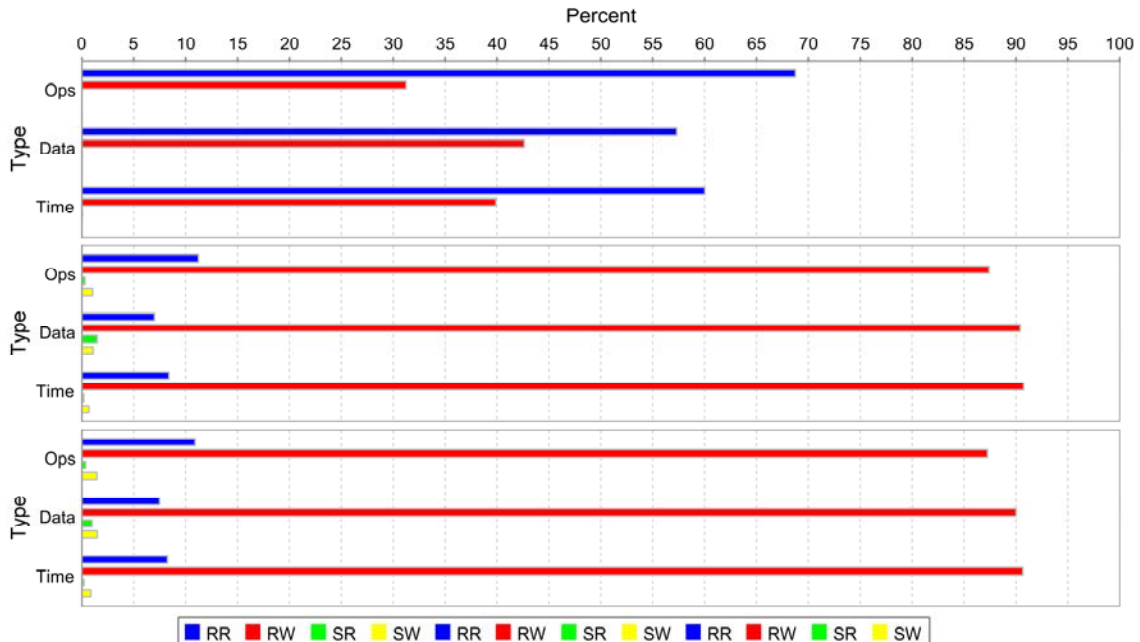

ORtera Summary Report for 2005-09-27 19:54 Default partition for /d3

Monitored on 9/27/05 8:25 PM

Data for category 1 (/d3 for '2005-09-27 19:54 Default partition for /d3') is shown in this order:
/d3 for '2005-09-27 19:54 Default partition for /d3'

Logical Devices used by /d3 for '2005-09-27 19:54 Default partition for /d3'

Physical Devices used by Logical Devices used by /d3 for '2005-09-27 19:54 Default partition for ...

I/O Size Distribution

I/O Type Composition

Name: /d3 for '2005-09-27 19:54 Default partition for /d3'

Analysis summary:

Last Monitored:	9/27/05 8:25 PM			
Capability Busy:	19%			
Load Level:	1 (min),	5 (max),	1.2 (avg),	0.5 (std)
I/O Size (KB):	1 (min),	1,024 (max),	96.362 (avg),	262.028 (std)
I/O Per Second:	1 (min),	110 (max),	108.9 (avg),	8.1 (std)
Bandwidth (MB/sec):	0.11 (min),	108.94 (max),	10.21 (avg),	28.53 (std)
Response time (ms):	0.34 (min),	528.78 (max),	2.58 (avg),	10.29 (std)
I/O Ops:	69% (RR),	0% (SR),	31% (RW),	0% (SW)
I/O Data:	57% (RR),	0% (SR),	43% (RW),	0% (SW)
I/O Time:	60% (RR),	0% (SR),	40% (RW),	0% (SW)

Name: Logical Devices used by /d3 for '2005-09-27 19:54 Default partition for /d3'

Analysis summary:

Last Monitored:	9/27/05 8:25 PM			
Capability Busy:	37%			
Load Level:	1 (min),	56 (max),	5.7 (avg),	5.8 (std)
I/O Size (KB):	1 (min),	1,024 (max),	73.052 (avg),	166.635 (std)
I/O Per Second:	1 (min),	314 (max),	69.7 (avg),	40.8 (std)
Bandwidth (MB/sec):	0.07 (min),	69.72 (max),	4.95 (avg),	14.21 (std)
Response time (ms):	0.64 (min),	13,009.54 (max),	24.73 (avg),	133.88 (std)
I/O Ops:	11% (RR),	0% (SR),	87% (RW),	1% (SW)
I/O Data:	7% (RR),	1% (SR),	90% (RW),	1% (SW)
I/O Time:	8% (RR),	0% (SR),	91% (RW),	1% (SW)